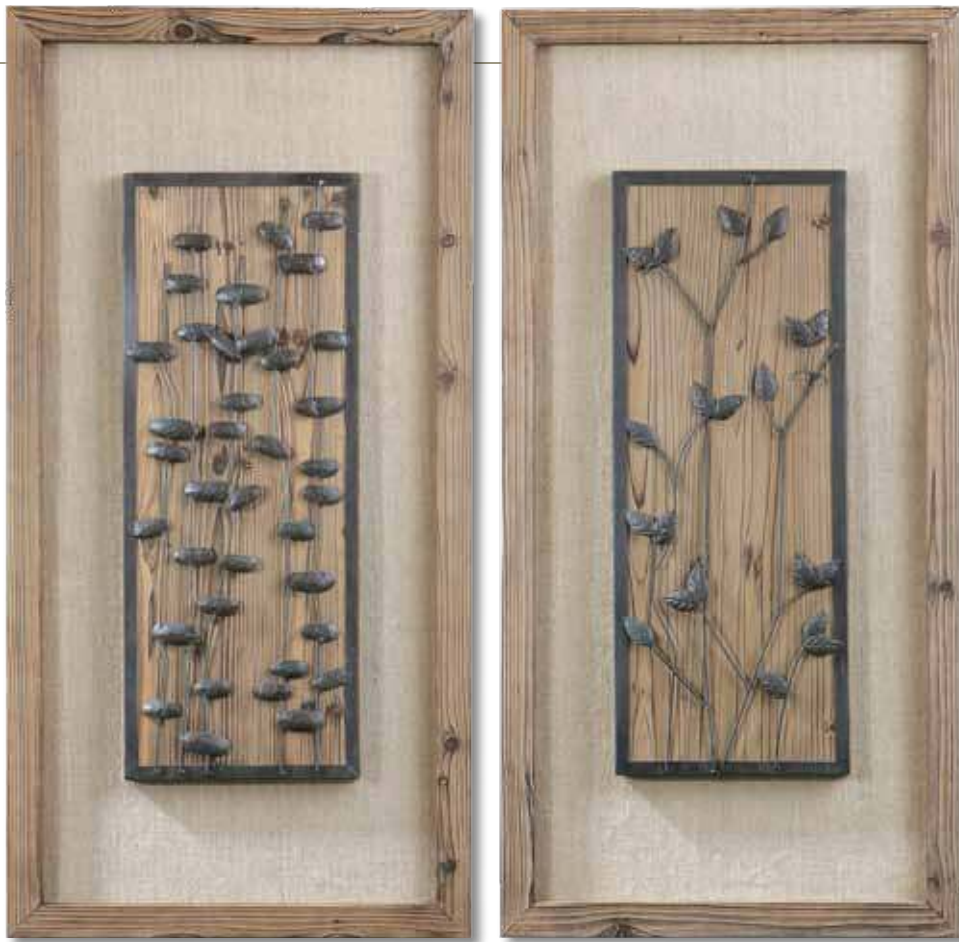

07630 Abelardo Panels, S/2
20" x 71" Lightly stained rustic wood with
wrought iron metal details. *John Johnson*

07636

07636 Lanciano, S/2
24" x 52" x 2" Hand pieced, natural wood chips with a burnished wash. *Gene Zepher*

13777 Josiah Square
27" x 27" x 2" Real wooden branches with burnished edges and light gray accents woven onto a wood frame. *Gene Zepher*

13777

07641

04014

07641 Chinook, S/2
 20" x 40" x 2" Burnished wood with burlap matting, rust bronze metal details and moss green accents. *Carlye Kunkle*

04014 Rennick
 21" x 21" x 2" Rustic, reclaimed pine wood.

13828 Rustic Gears, S/2
 17" x 17" x 4" Rust bronze details accented with heavily distressed aged ivory over rustic wood.

13828

09900

07637

13824

09900 Doroteo, Hanging Rack
51" x 18" x 10" Heavily distressed bleached wood finished in a weathered gray stain. *Walt*

07637 Agustin Shelf
32" x 5" x 7" Light walnut stained wood with burnished details and a light gray glaze. *Gene Ferguson*

13824 Gualdo, Shelf
28" x 9" x 9" Aged wood shelf with metal details finished in a rustic olive bronze. *Walt*