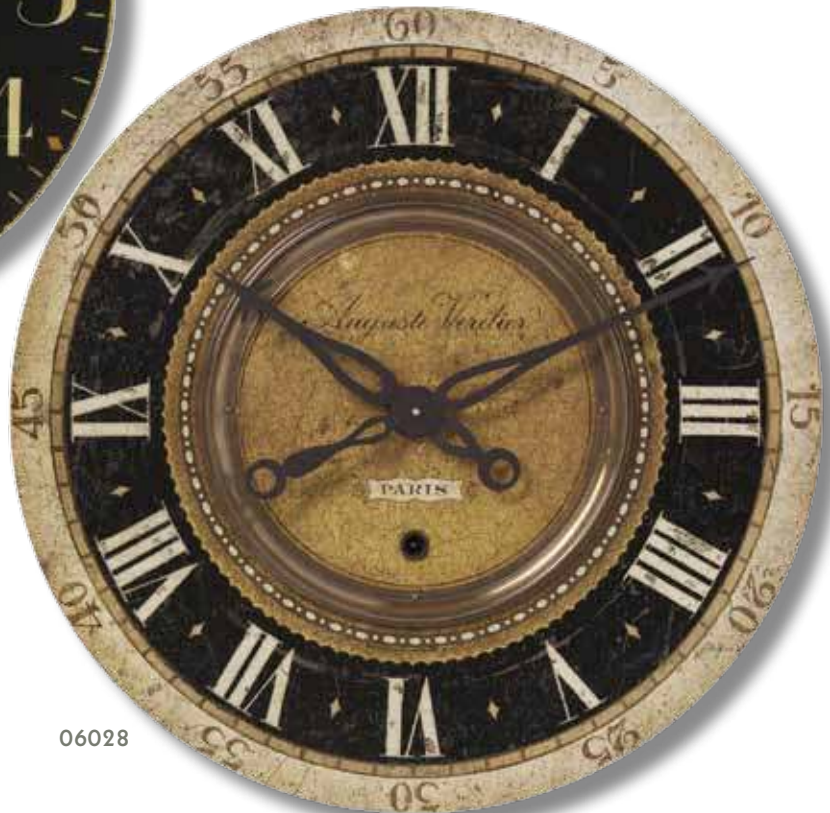

# TIMEWORKS

by UTTERMOST

06027 Alexandre Martinot  
30"Rd x 4" Weathered, laminated clock face  
with cast details.

06026 Alexandre Martinot  
23"Rd x 2" Weathered, laminated clock face  
with cast brass details.

06028 Auguste Verdier  
27"Rd x 3" Weathered, laminated clock face  
with cast antiqued brass details.

06027

06026

06028