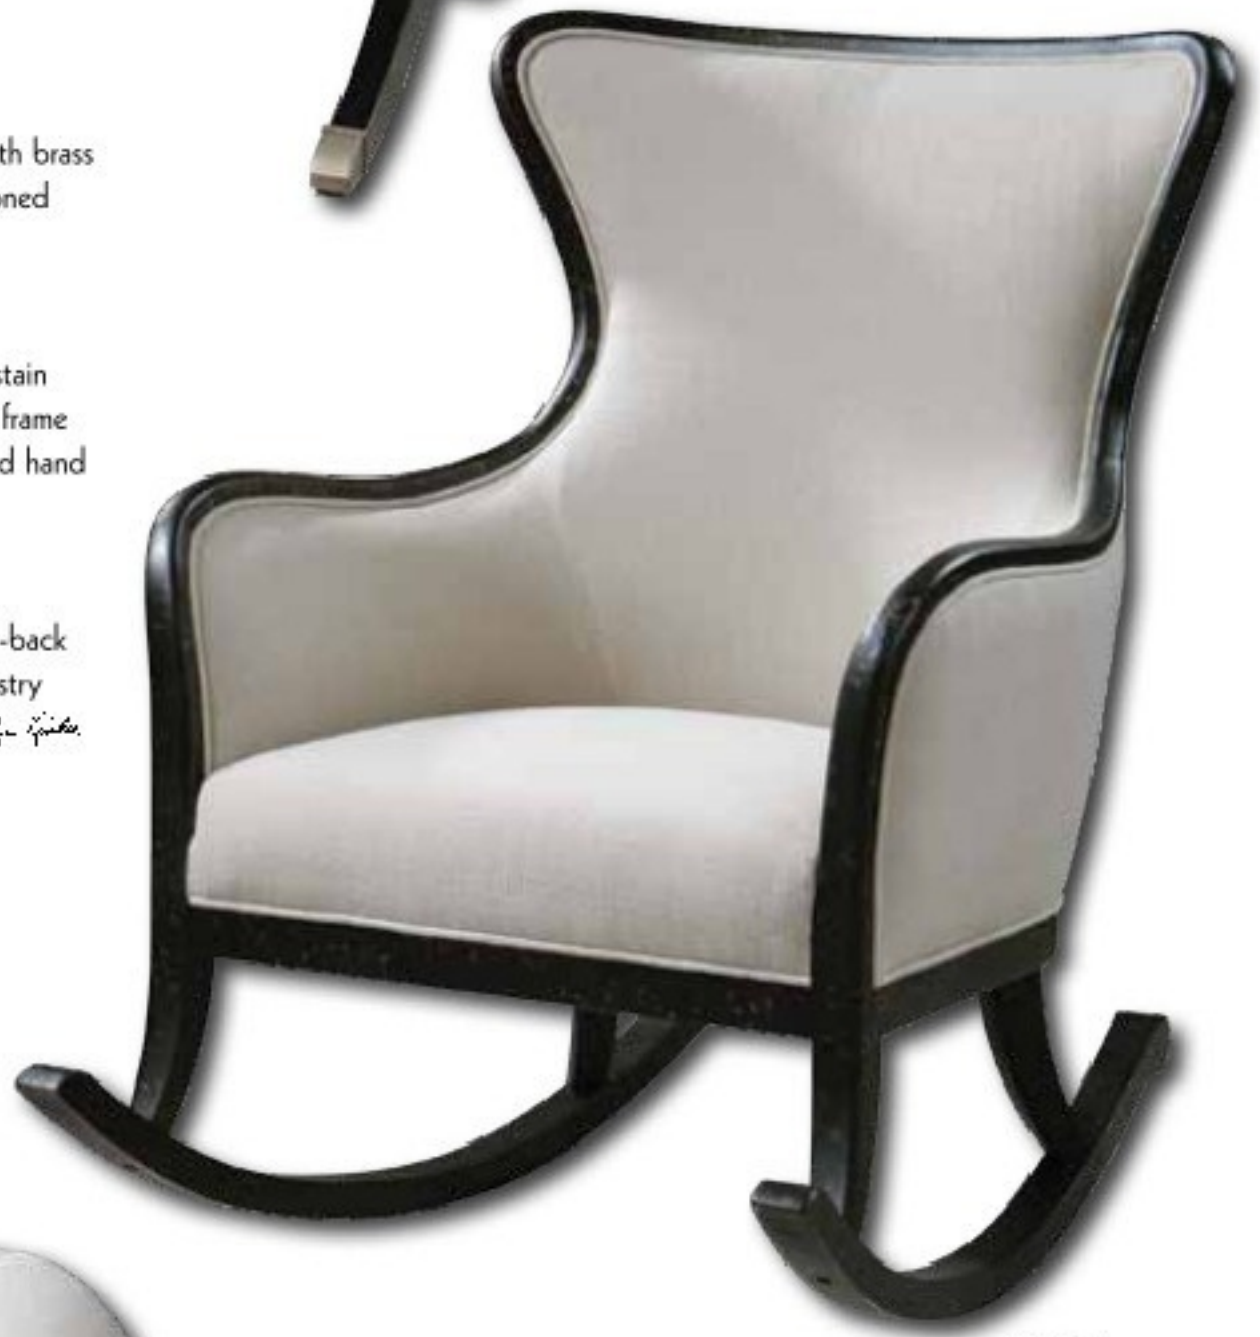

23156

23156 Gizela, Ottoman
43" x 19" x 30" Rubbed black, solid wood frame structure with brass feet and a sliding tray above the button-tufted, off white cushioned top. Fabric is stain resistant polyester. *George Kinder*

23165 Sandy, Rocking Chair
28" x 40" x 41" Shimmery, sandy white woven tailoring with stain resistant fabric protector and brass nail accents. Exposed wood frame and rockers are solid white mahogany with reinforced joinery and hand applied, weathered black finish. *George Kinder*

23165

23162 Zea, Chaise Lounge
63" x 37" x 30" Classic, solid wood construction and channel-back tailoring in stain protected, soft linen with zebra patterned tapestry on the back. Ebony finished, built-in legs. Pillow included. *George Kinder*