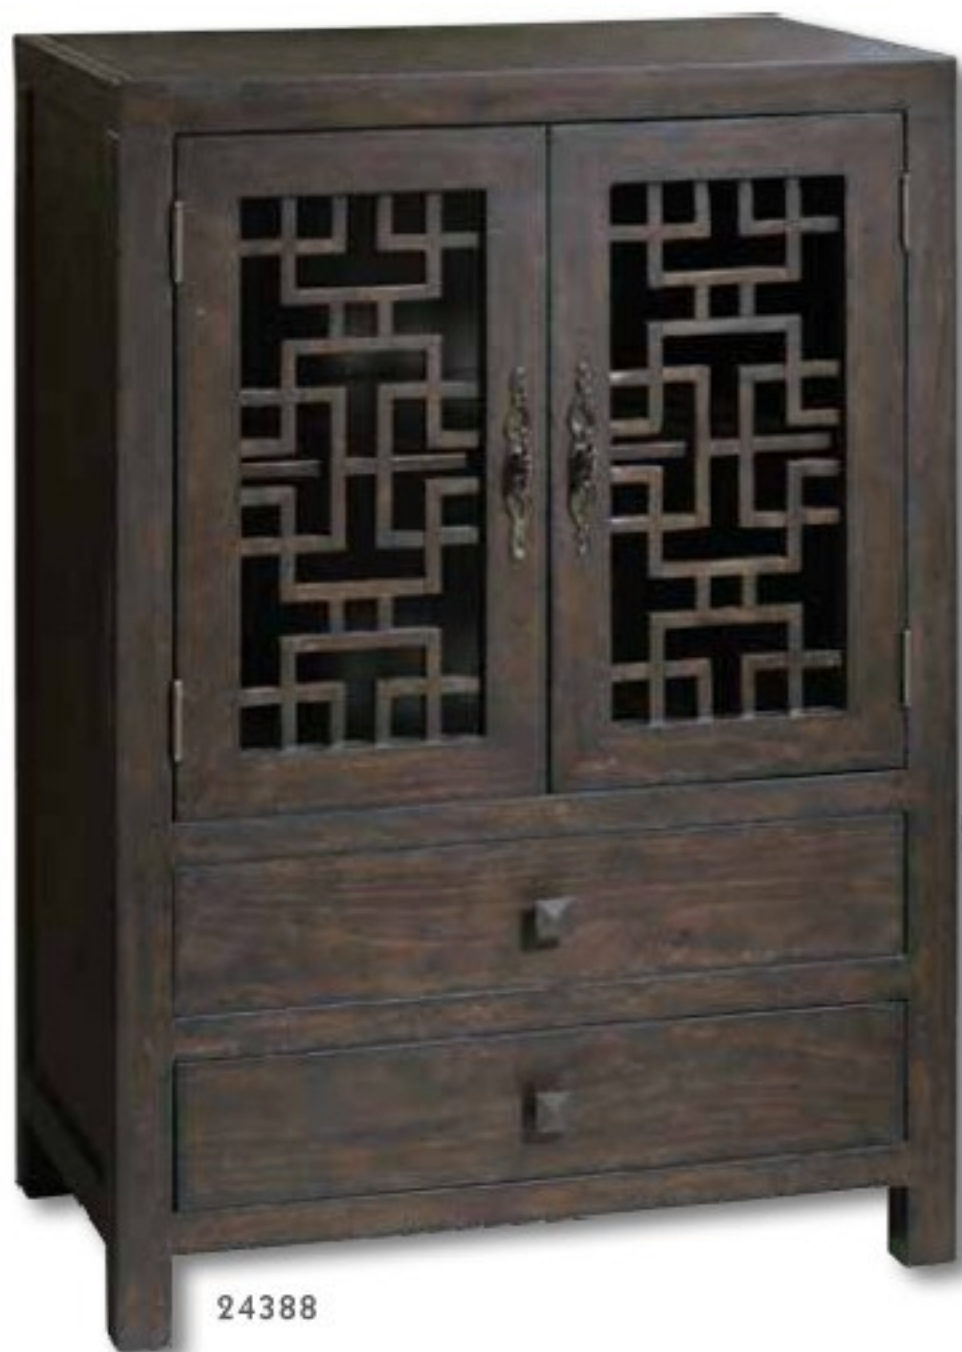

25589

25589 Arduzin, Hobby Cupboard
47" x 34" x 15" Craftsman built of select hard woods, hand finished in worn black, with six solid mahogany dovetail bins. Keep handle openings facing out for ease of use, or turn to show solid sides for more concealed storage. *George Kinder*

24388 Anatole, Chest
28" x 42" x 16" Intricate fretwork is balanced by wide drawers and generous storage in this charcoal stained, distressed pine cabinet with an interior shelf and antiqued bronze hardware. *George Kinder*

24391 Collana, Console Cabinet
41" x 39" x 12" This cabinet features grooved fir wood blocks alternated with solid wood grain patterns, adding a textural element to the dark espresso finish accented with chrome door pulls. One interior shelf. *George Kinder*

24388

24391