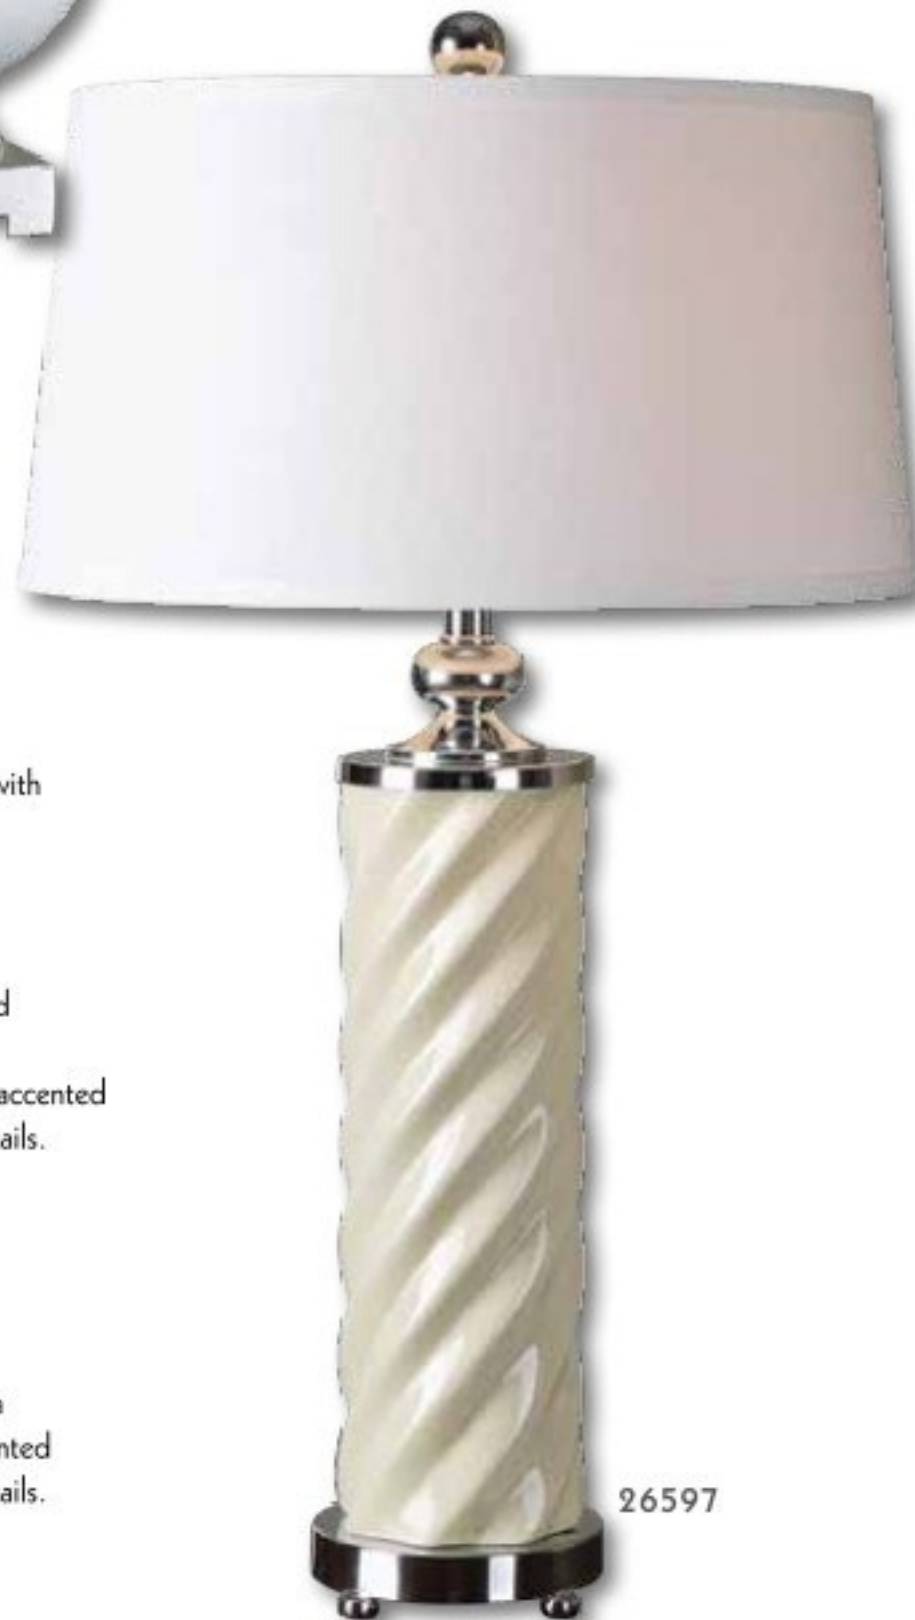

26597

26768-1 Helton 30"
17" Ivory linen fabric, round
hardback drum shade.
Aged ivory ceramic accented with
polished nickel plated details.
100 watt, On-Off

26597 Avilius 32"
18" Ivory linen fabric, tapered
round hardback shade.
Crackled yellow ivory ceramic accented
with polished nickel plated details.
150 watt, 3-way

26767-1 Malabar 33"
18" Ivory linen fabric, round
hardback drum shade.
Decorative ceramic finished in a
distressed burnt red glaze accented
with polished nickel plated details.
150 watt, 3-way