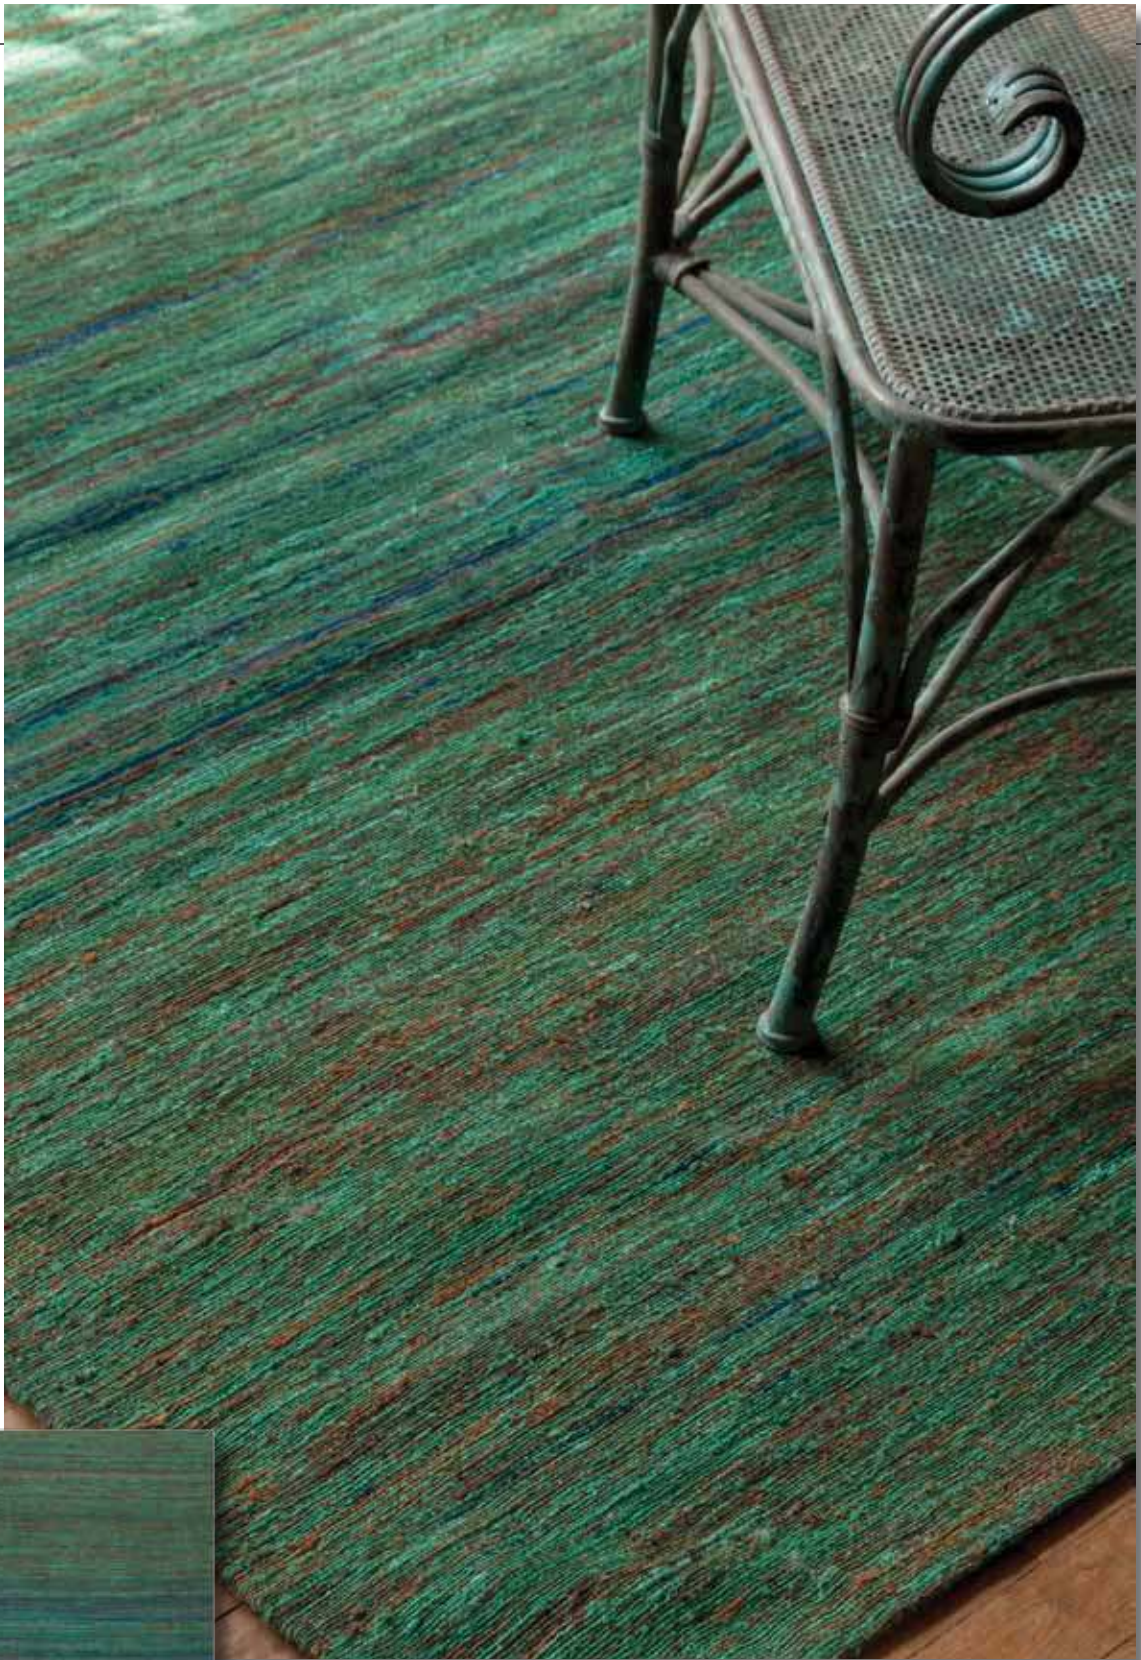

Nivi

Hand woven viscose in over dyed shades of green, blue, burnt orange, and deep red.

71003-5, 5'x8'

71003-8, 8'x10'

71003-9, 9'x12'