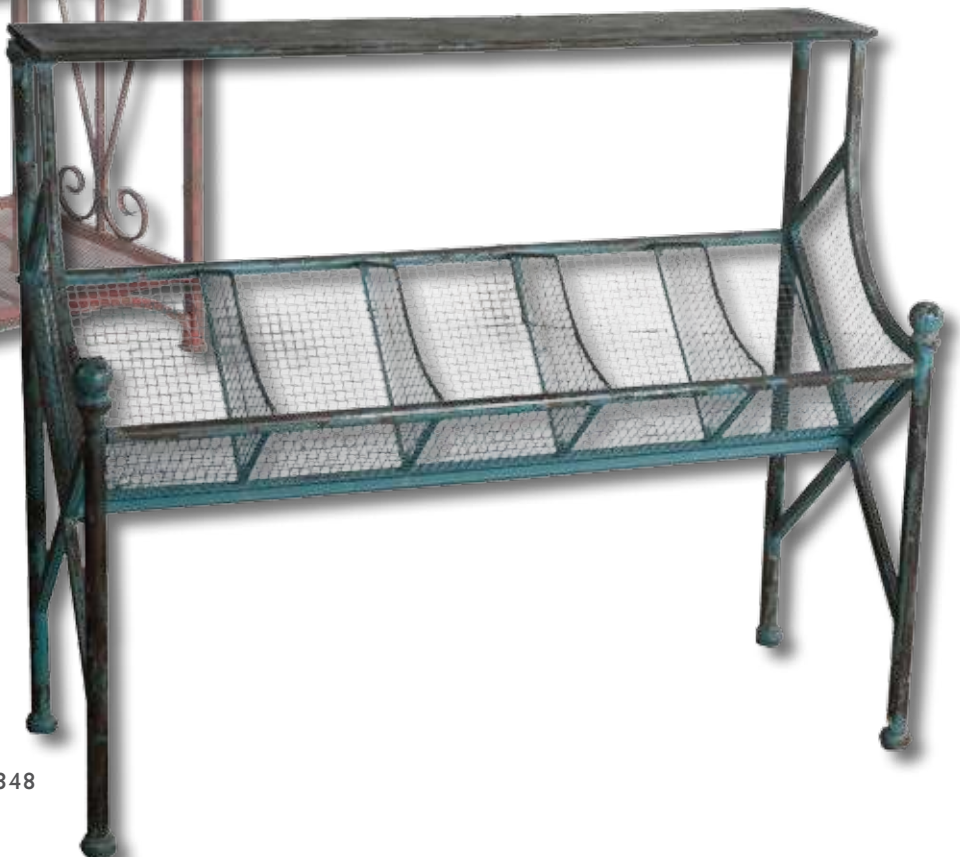

**24324 Martel, Console Table**

52" x 32" x 18" Natural stained, solid fir wood balusters with the soft sheen of aluminum clad on the table top. *Gene Ferguson*

24323

24325

24324

24350

**24350 Teyona, Etagere**  
33" x 73" x 17" Sturdy, forged iron lattice and scrollwork in red crackle with oxidized black undertones.  
Summer Introduction