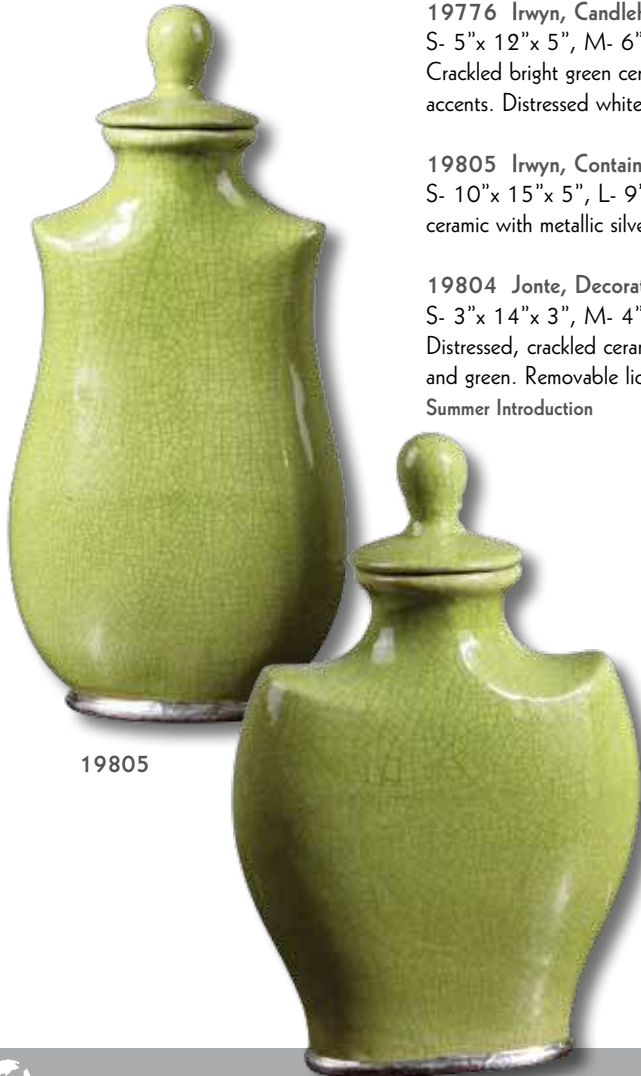

19774 Moswen, Vases, S/2
S- 6"x 16"x 4", L- 8"x 18"x 6" Cracked ceramic
in goldenrod and light green finishes.

19805 Irwyn, Containers, S/2
S- 10"x 15"x 5", L- 9"x 18"x 5" Cracked bright green
ceramic with metallic silver accents. Removable lids.

19804 Jonte, Decorative Bottles, S/3
S- 3"x 14"x 3", M- 4"x 15"x 4", L- 4"x 17"x 4"
Distressed, cracked ceramic in shades of blue, yellow
and green. Removable lids.
Summer Introduction

19776

19776 Irwyn, Candleholders, S/3
S- 5"x 12"x 5", M- 6"x 15"x 6", L- 6"x 18"x 6"
Cracked bright green ceramic with metallic silver
accents. Distressed white candles included.