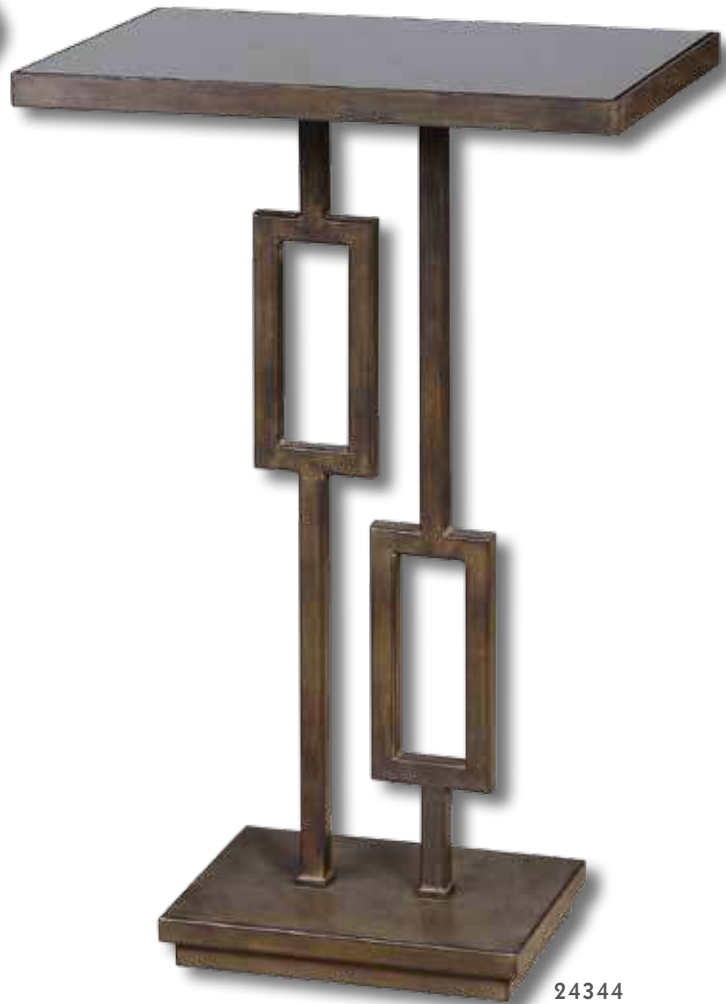

24336 Diogo, Accent Table
20" x 26" x 20" A clear, tempered glass top showcases the hand wrought artistry of this heavily oxidized, cast iron side table. *Uttermost*
Summer Introduction

24344 Rubati, Accent Table
11" x 27" x 8" A warm take on contemporary, this geometric inspired, iron table has a unique patina reminiscent of deeply tarnished silver with a hint of dark bronze, inset with a black glass top. *Uttermost*

24340 Shala, Accent Table
12" x 24" x 12" This convenient pull up table features a delicate lattice texture made of rigid iron in heavily burnished, warm antique silver leaf with a black glass, inset top. *Uttermost*
Summer Introduction

24344