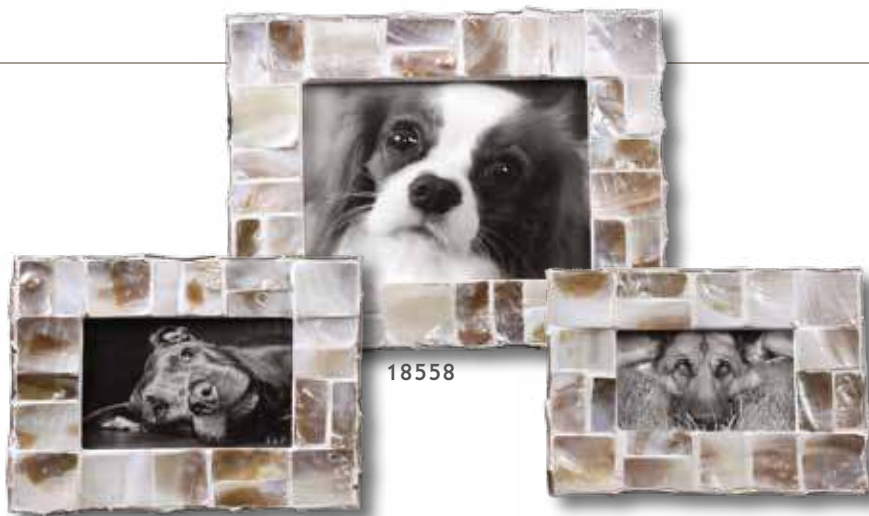

19795

19754

19778

19778 Kaleho  
17" x 25" x 5" Natural looking shell on  
a matte black metal base.

19800 Clam Shell, Bowl  
23" x 7" x 13" Antique white.

19800

19801 Red Coral, S/2  
S- 17" x 14" x 3", L- 15" x 19" x 3"  
Bright red.

19801

18559 Red Coral, S/3  
S- 8" x 8" x 2", holds 3x3 photo,  
M- 9" x 11" x 2", holds 4x6 photo,  
L- 11" x 13" x 2", holds 5x7 photo.  
Bright red.

18559

18558

**18558 Capiz, S/3**  
 S- 8" x 10", holds 4x6 photo,  
 M- 9" x 11", holds 5x7 photo,  
 L- 13" x 15", holds 8x10 photo.  
 Natural capiz shell.