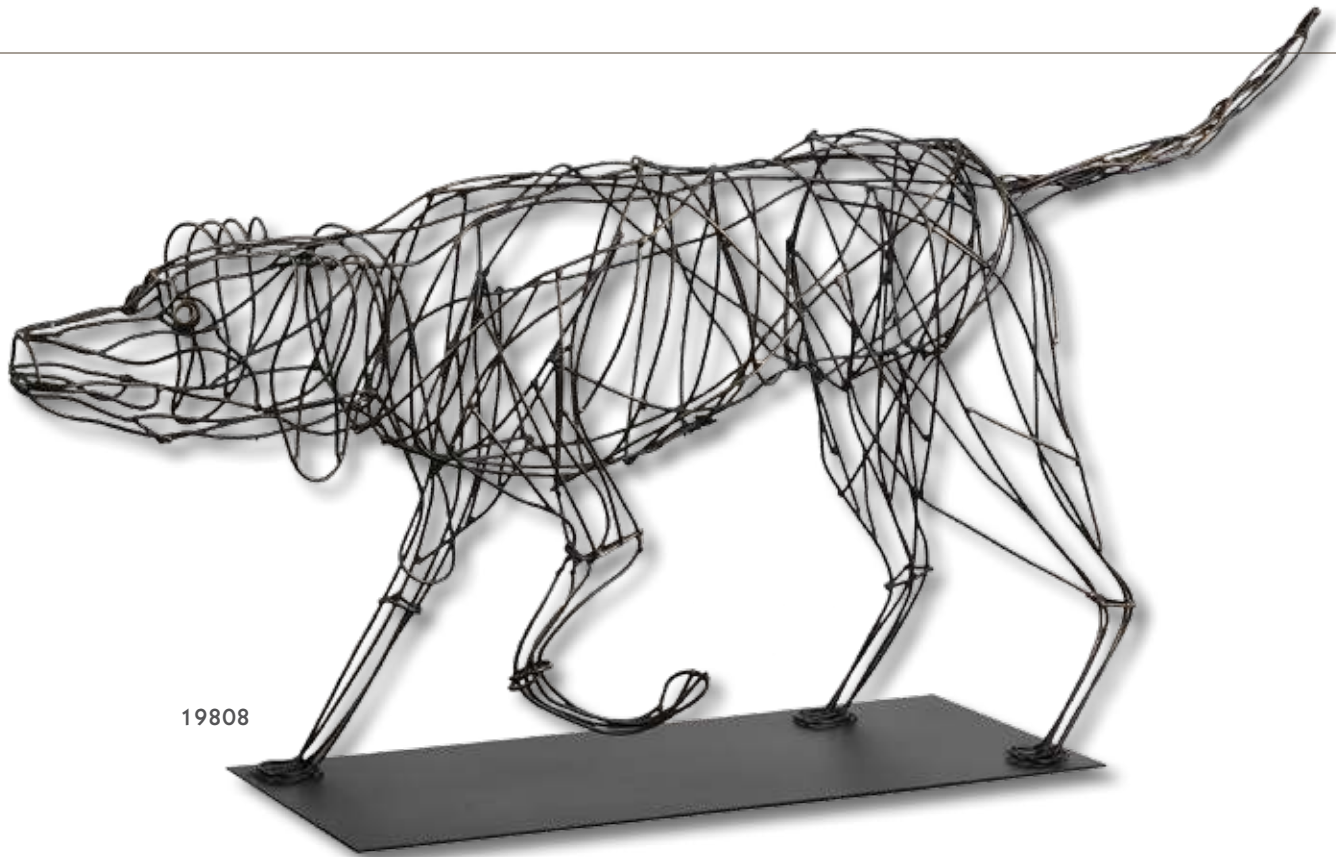

19815 Cuddling Giraffes  
9"x 21"x 3" Metallic silver with  
black base.  
Summer Introduction

19779

19779 Silver Peacock  
24"x 10"x 7" Metallic silver with  
matte black base.

19808

19808 Hounddog  
38" x 18" x 8" Dark mahogany wire. *Caroly Kuida*  
Summer Introduction