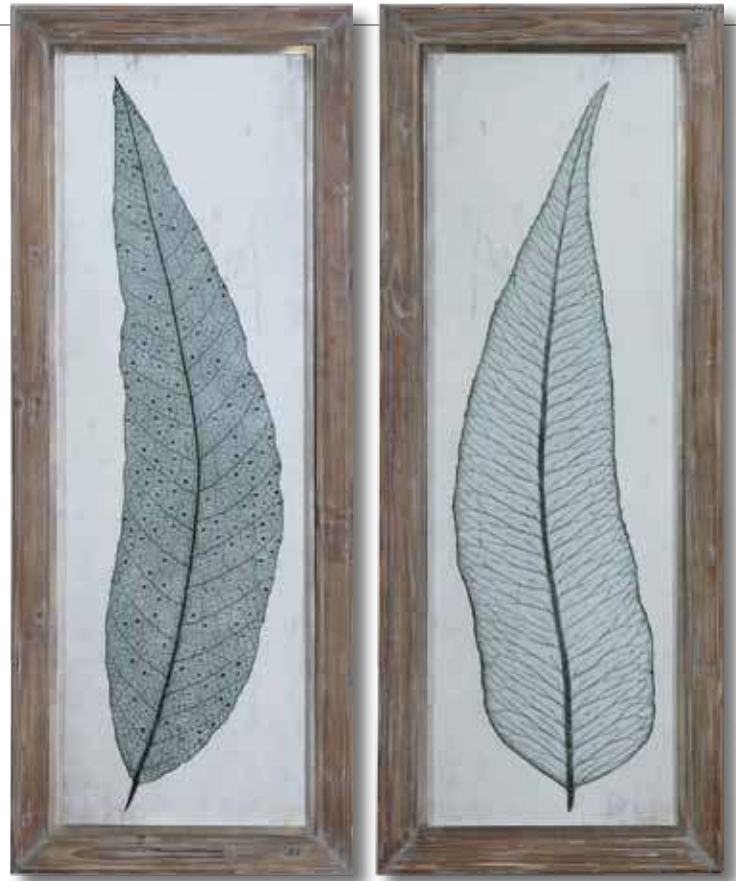

41514 Tall Leaves, S/2
16"x 40"x 2" *Spina Fine*